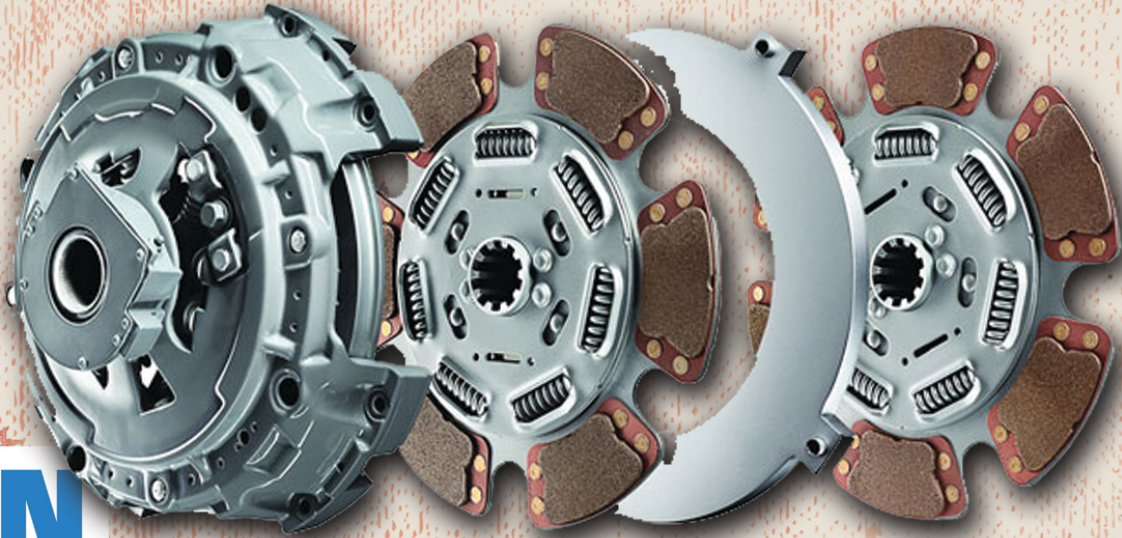

AUGUST

Parts Sales

PRICE REFLECTS
\$30.00 COUPON

The Eaton logo, consisting of the word "EATON" in a bold, blue, sans-serif font with a white outline, set against a white background.

208925-82

208925-20

208925-25

\$546.04

\$620.20

\$674.97

EATON CLUTCHES

08/01/2017 - 08/31/2017

RMC TRUCK PARTS.COM | Bemidji, MN | 218.444.4351